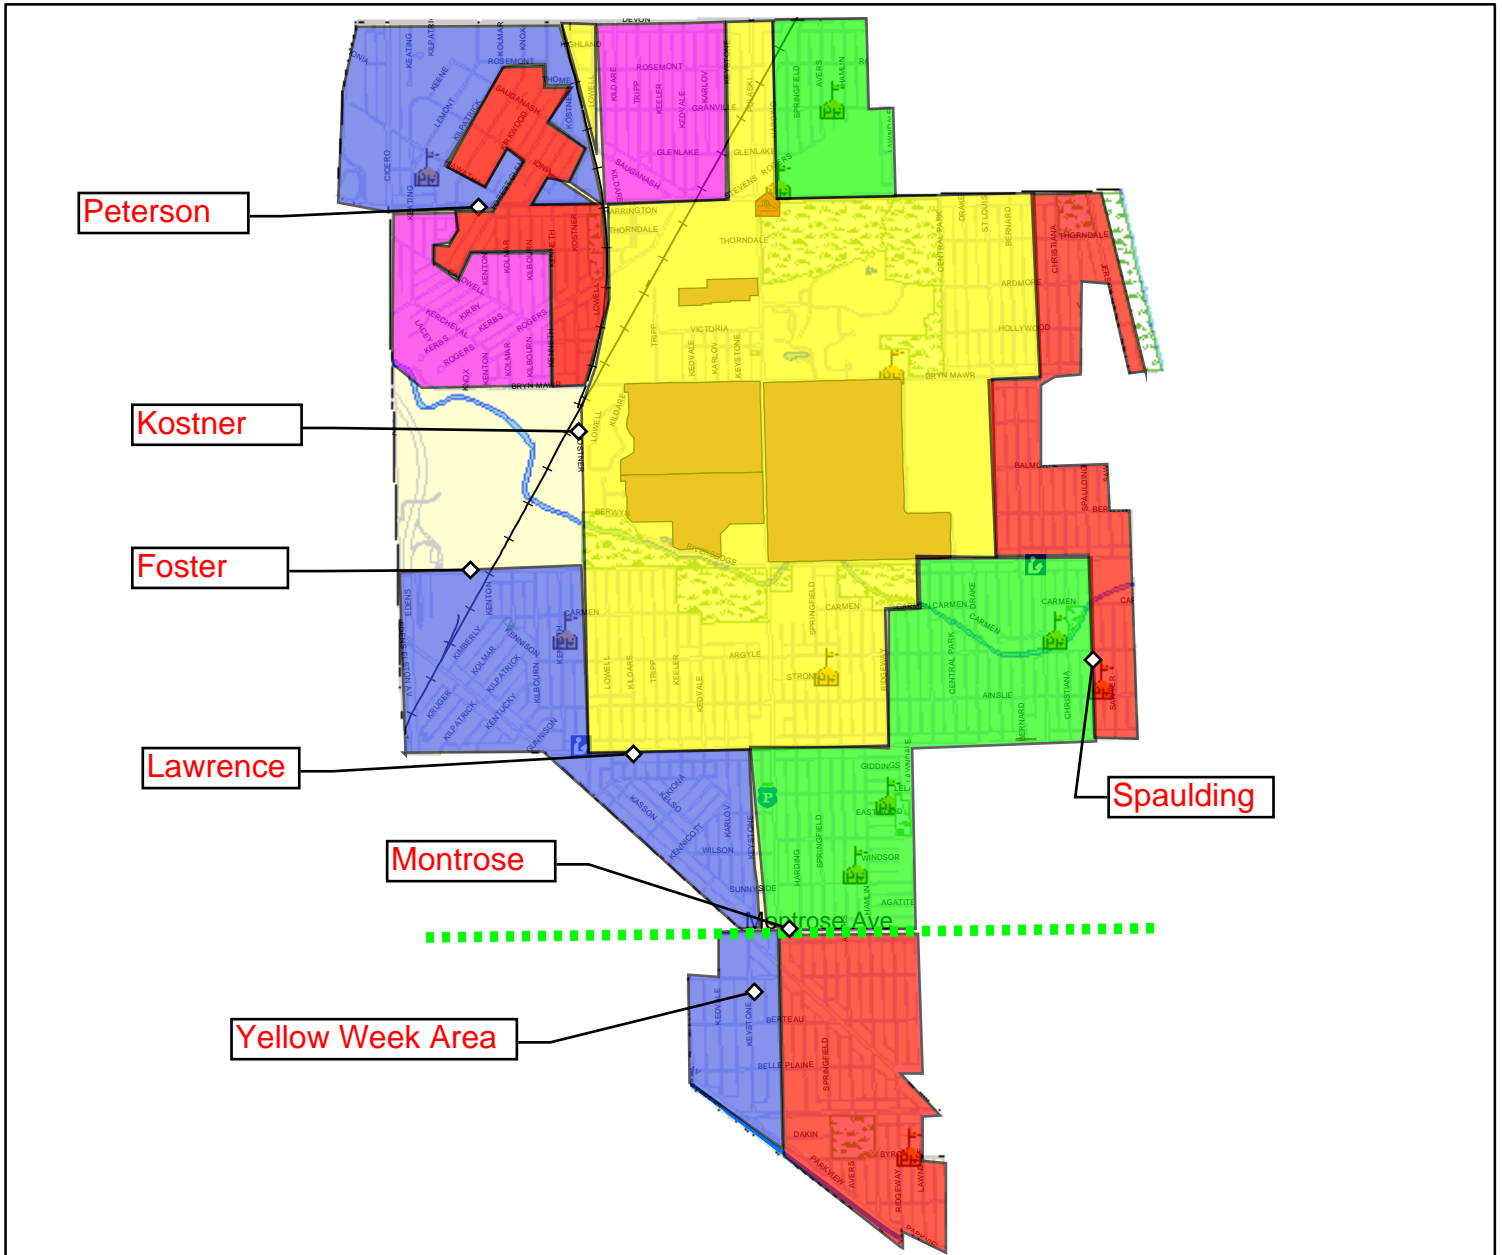

WARD 39

Legend

- Firehouses
- Hospitals
- Library
- Police Facility
- U.S. Post Office
- Schools
- Cemetery
- Parks
- METRA Lines
- Railroads
- Blue Line Subway
- Blue Line Elevated/At-Grade
- Brown Line
- Brown, Purple Lines
- Green Line
- Green, Orange Lines
- Pink, Brown, Purple, Orange Lines
- Pink, Brown, Purple, Orange, Green Lines
- Orange Line
- Purple Line
- Red Line Subway
- Red Line Elevated/At-Grade
- Red, Purple Lines
- Red, Purple, Brown Lines
- Yellow Line

- ODD Week Service (week A)
- EVEN Week Service (week B)

SERVICE DAYS

- MONDAY
- TUESDAY
- WEDNESDAY
- THURSDAY
- FRIDAY